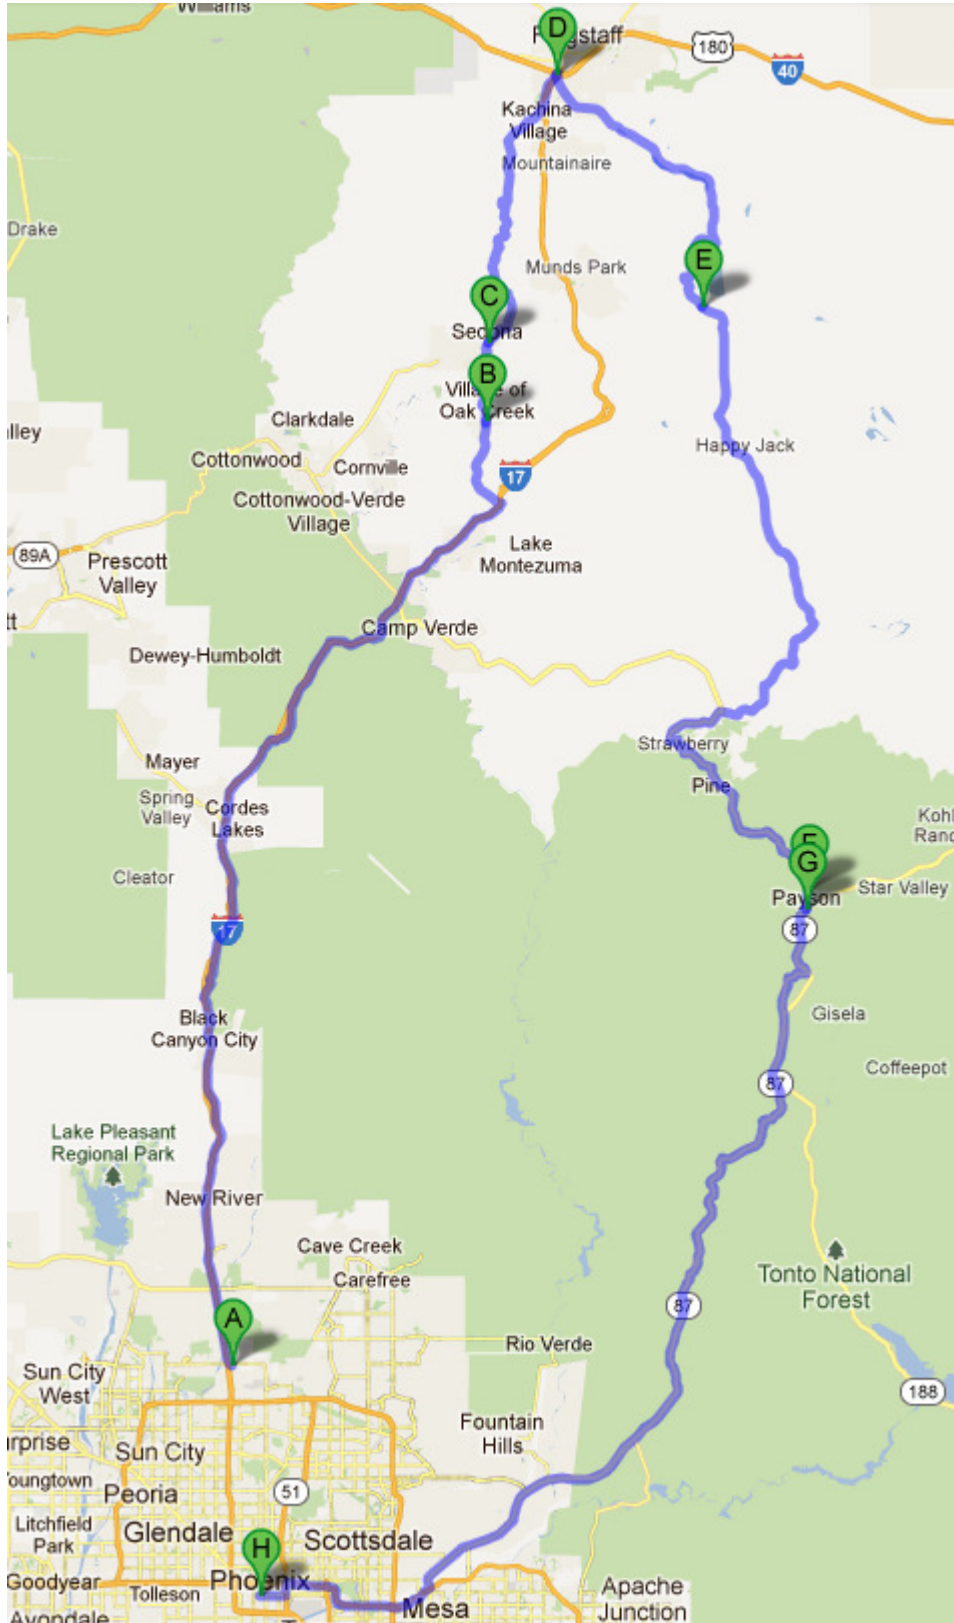

Arizona S2000 Owners Club

Map: