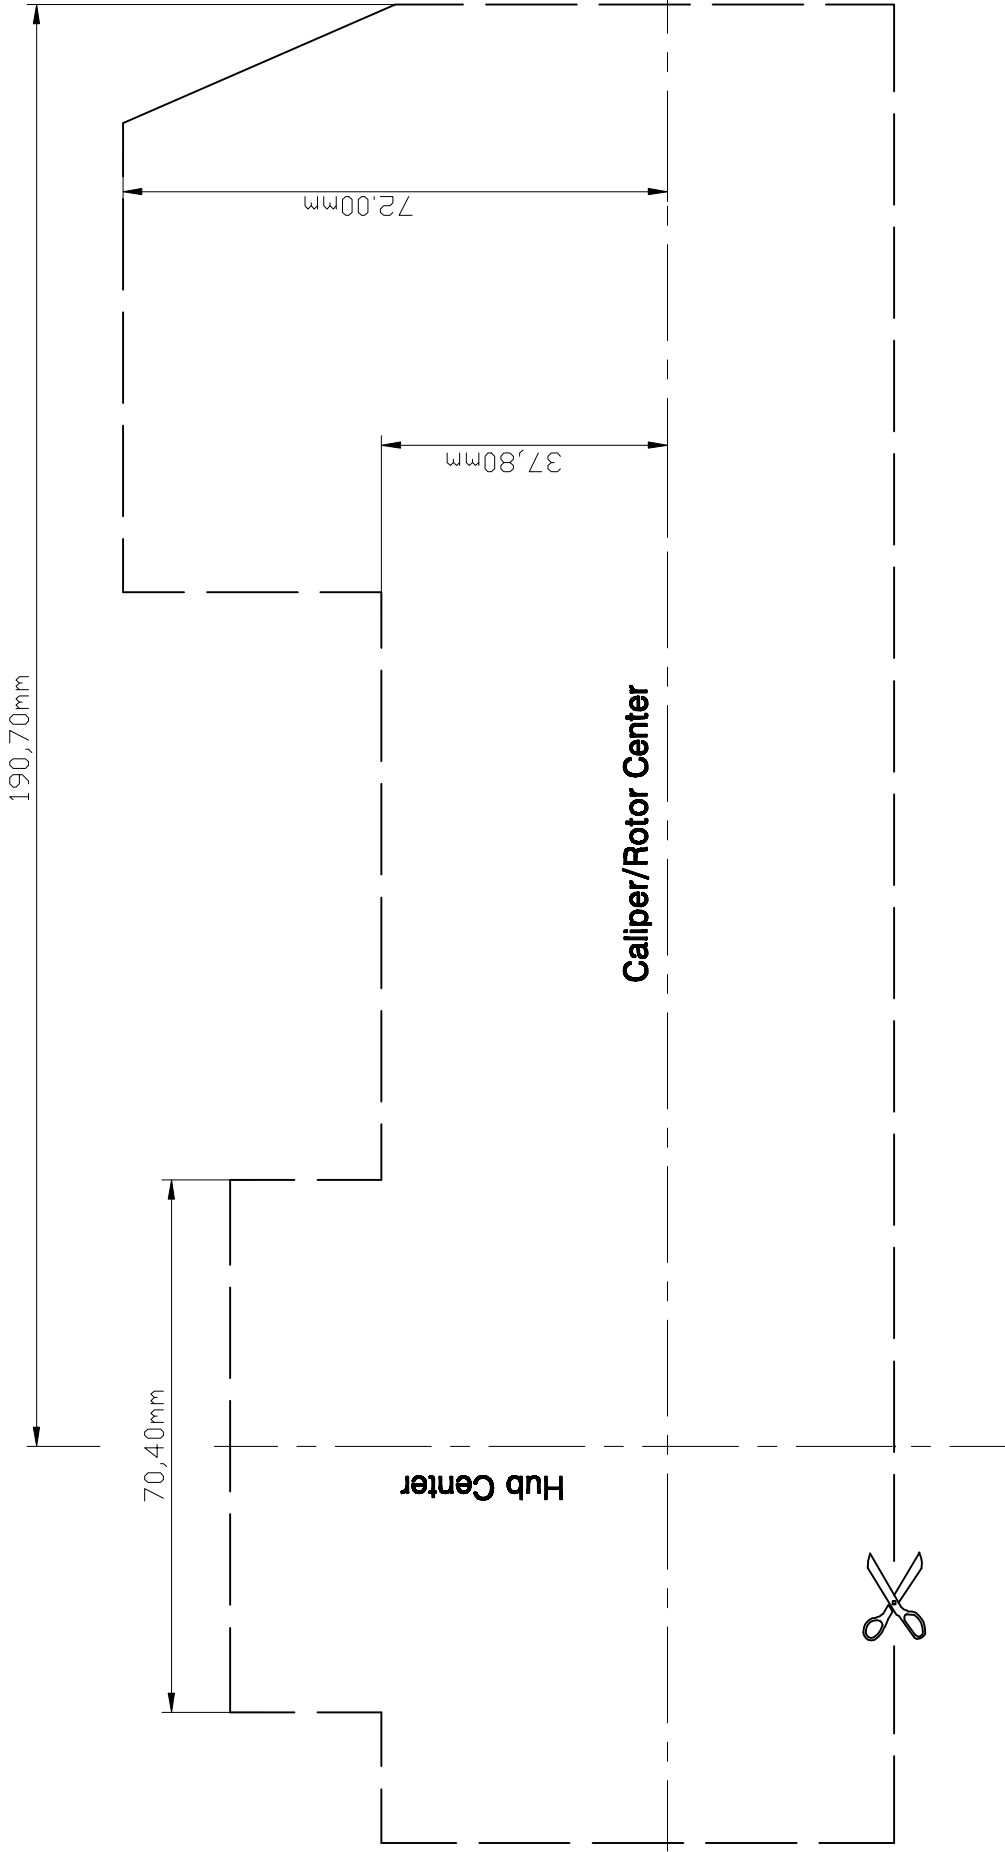

Please print in actual scale

ISSUE	DATE
A	18th Dec 2014

Description:	Part number:	Kit number:
B-Type 332mmX28mm WHEEL FITMENT TEMPLATE	B-TYPE-33228BL-S2000