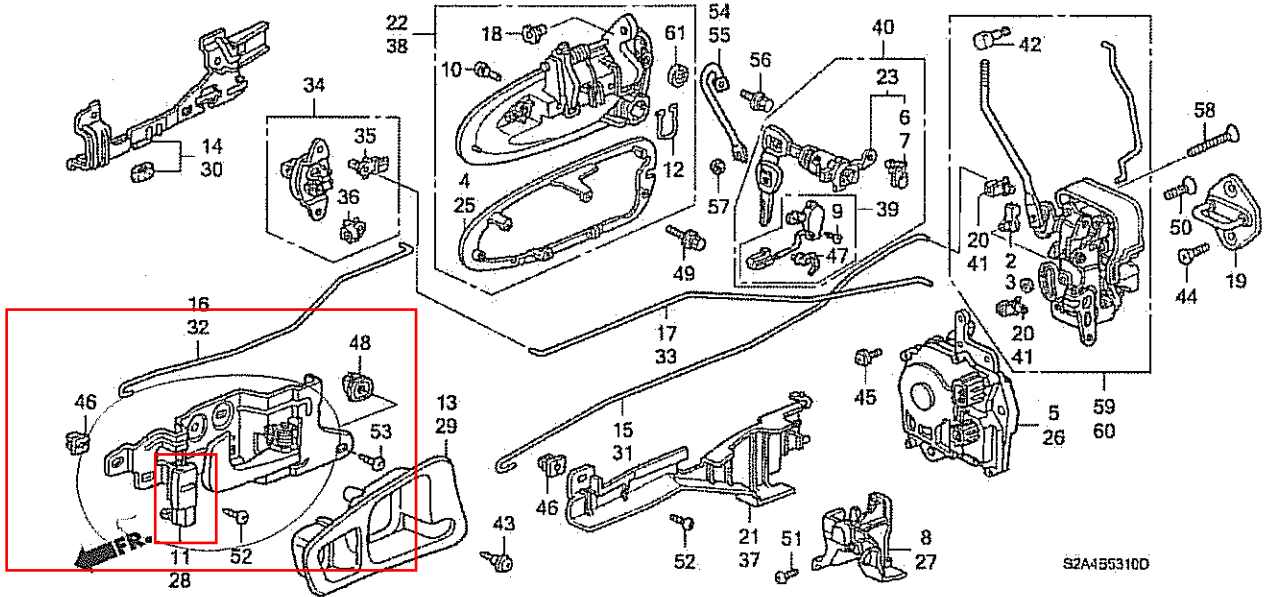

CAMBRIDGE CENTRE HONDA

Model Name	S2000	Year	2002
Grade	S2000	Area	KC
Mfg	JPN	Trans	
Int. Colour		Section	BODY / AIR CONDITIONING
Illustration	DOOR LOCKS		

S2A4553100

ShoppingCart Name
 Description

No	Ref.	Part Number	Part Description	Qty.	MSRP	Illustration
1	028	72160-S2A-J01ZA	HANDLE ASSY., L. INSIDE *NH474L*(MEDIUM SILVER)	1	\$43.66 \$43.66	